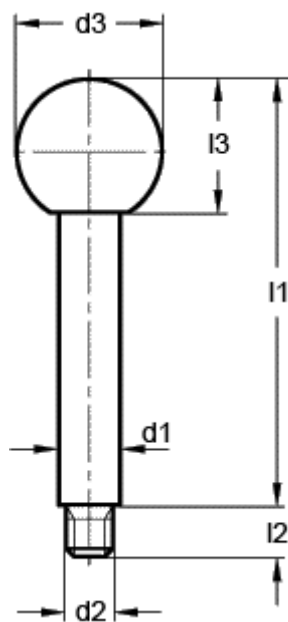

Article number: 201411091

Description: E+G Gear lever handle GN 310-8-100-A-NI  
St. steel

## Measures

---

d1 = 8  
d2 = M6  
d3 = 20  
l1 = 100  
l2 = 9  
l3 = 18.0